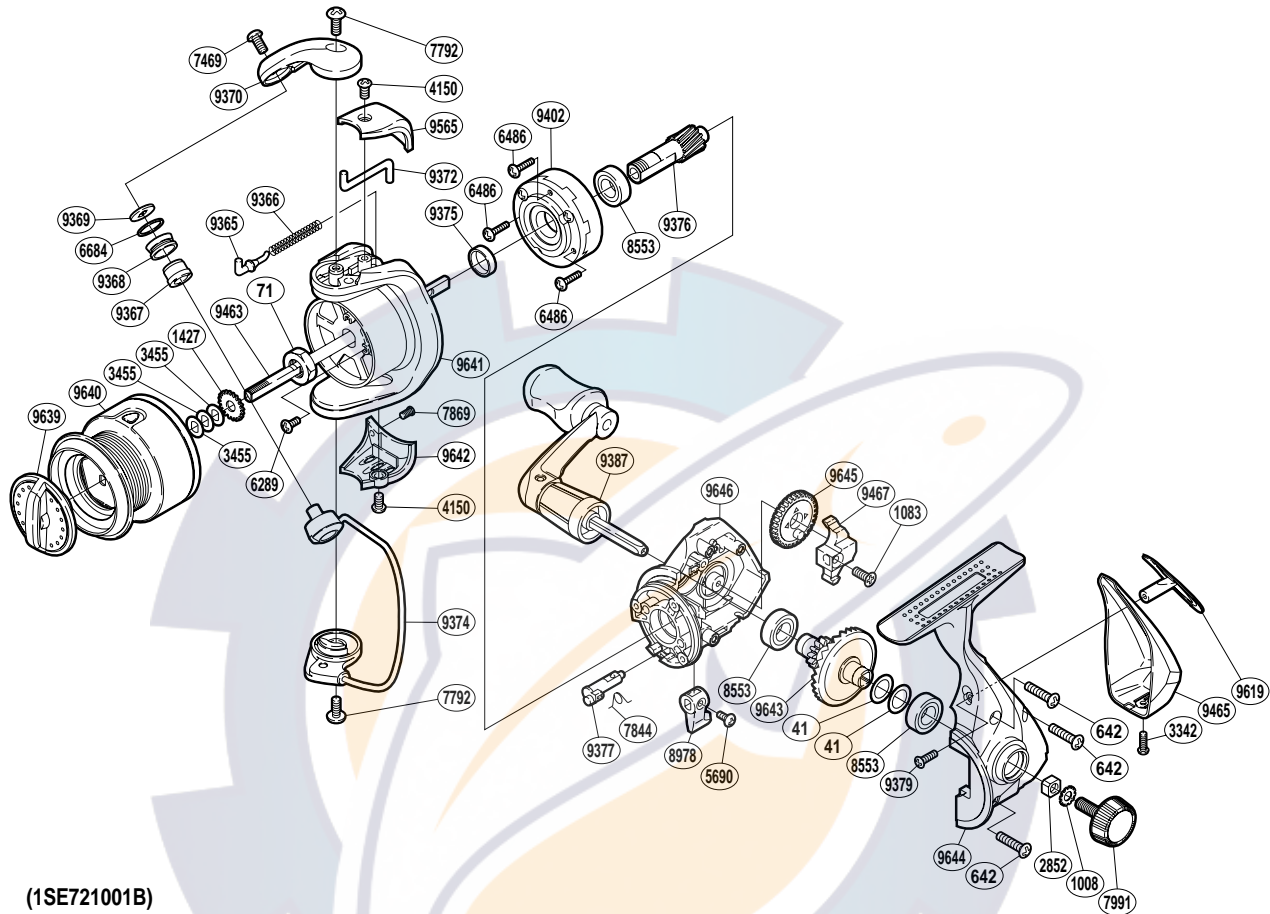

SHIMANO®

SIENNA

SN-1000FB

(1SE721001B)

Part No.	Description	Part No.	Description	Part No.	Description
RD 0041	Washer	RD 7844	Anti-Reverse Cam Spring	RD 9379	Screw
RD 0071	Rotor Nut	RD 7869	Screw	RD 9387	Handle Assembly
RD 0642	Screw	RD 7991	Handle Screw Cap	RD 9402	Roller Clutch Assembly
RD 1008	Handle Lock Washer	RD 8553	Ball Bearing	RD 9463	Main Shaft
RD 1083	Screw	RD 8978	Anti-Reverse Lever	RD 9465	Rear Protector B
RD 1427	Spool Support	RD 9365	Bail Spring Guide	RD 9467	Oscillating Slider
RD 2852	Handle Screw Lock	RD 9366	Bail Spring	RD 9565	Bail Spring Cover
RD 3342	Screw	RD 9367	Line Roller Bushing	RD 9619	Rear Protector A
RD 3455	Spool Washer	RD 9368	Line Roller	RD 9639	Drag Knob
RD 4150	Screw	RD 9369	Line Roller Washer	RD 9640	Spool Assembly
RD 5690	Screw	RD 9370	Bail Arm	RD 9641	Rotor
RD 6289	Screw	RD 9372	Bail Trip Lever	RD 9642	Bail Hold Support Guard
RD 6486	Screw	RD 9374	Bail Assembly	RD 9643	Drive Gear
RD 6684	Line Roller Spacer	RD 9375	Rotor Ring	RD 9644	Side Cover
RD 7469	Screw	RD 9376	Pinion Gear	RD 9645	Oscillating Gear
RD 7792	Screw	RD 9377	Anti-Reverse Cam	RD 9646	Body